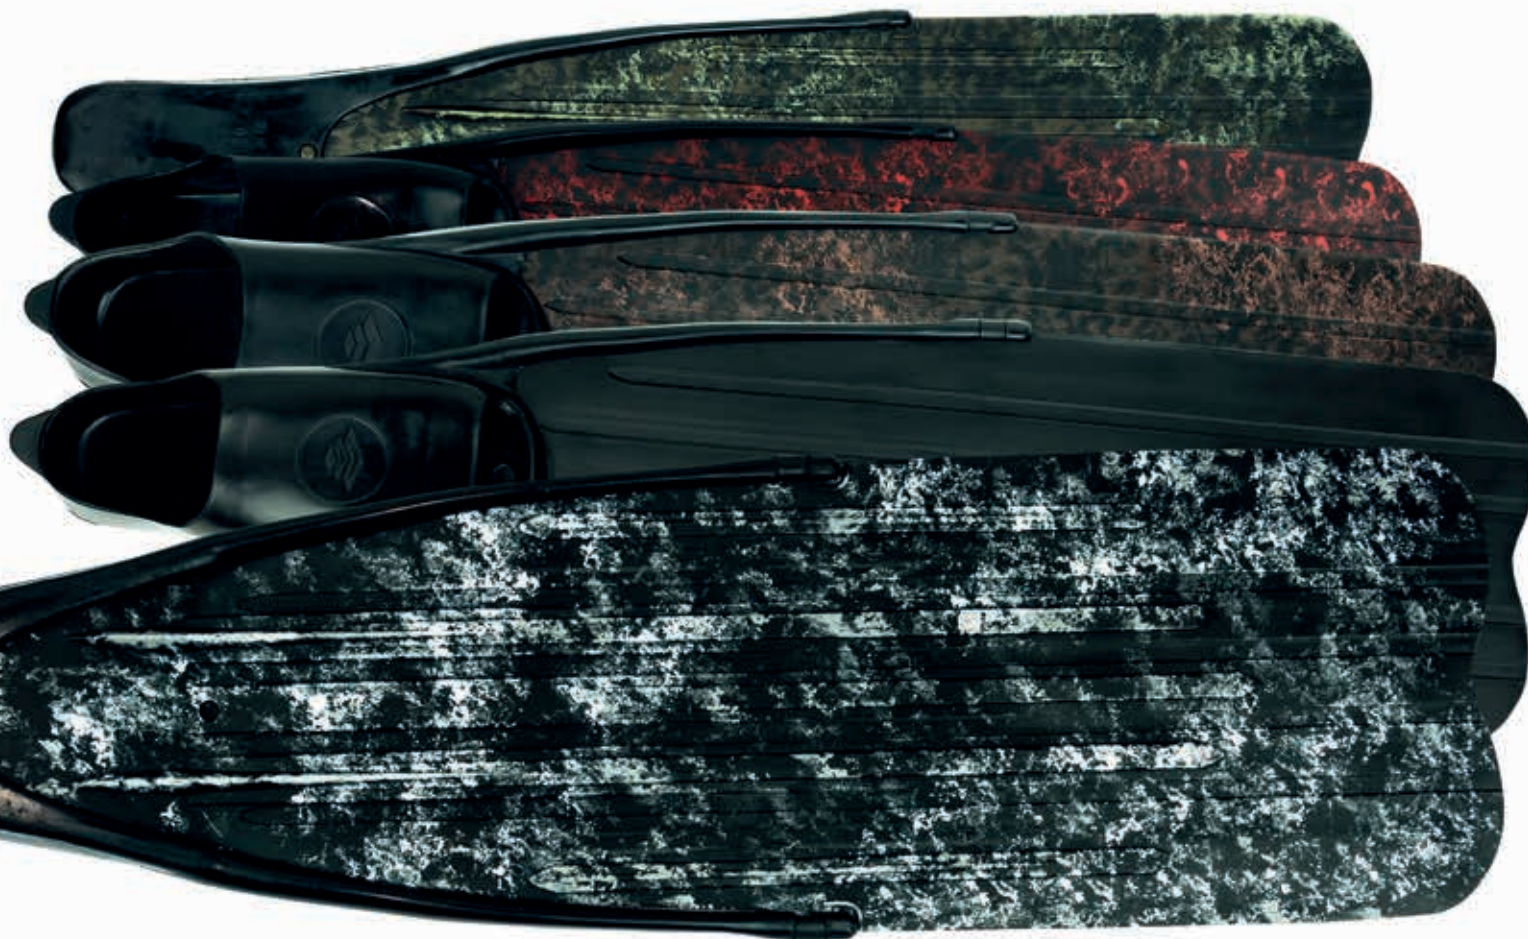

MASTER DEEP

40/42 | 42/44 | 44/46 | 46/48

MASTER DEEP
DEEP CAMO GREEN
DEEP CAMO BROWN
DEEP CAMO RED
DEEP CAMO GREY

Made and *HAND PAINTED* in Portugal

REFERENCE	DESCRIPTION
PA.BAR11948	MASTER DEEP CAMO GREY 40/42
PA.BAR11949	MASTER DEEP CAMO GREY 42/44
PA.BAR11950	MASTER DEEP CAMO GREY 44/46
PA.BAR11951	MASTER DEEP CAMO GREY 46/48

REFERENCE	DESCRIPTION	REFERENCE	DESCRIPTION
PA.BAR11928	MASTER DEEP 40/42	PA.BAR11932	MASTER DEEP CAMO GREEN 40/42
PA.BAR11929	MASTER DEEP 42/44	PA.BAR11933	MASTER DEEP CAMO GREEN 42/44
PA.BAR11930	MASTER DEEP 44/46	PA.BAR11934	MASTER DEEP CAMO GREEN 44/46
PA.BAR11931	MASTER DEEP 46/48	PA.BAR11935	MASTER DEEP CAMO GREEN 46/48

REFERENCE	DESCRIPTION	REFERENCE	DESCRIPTION
PA.BAR11936	MASTER DEEP CAMO BROWN 40/42	PA.BAR11940	MASTER DEEP CAMO RED 40/42
PA.BAR11937	MASTER DEEP CAMO BROWN 42/44	PA.BAR11941	MASTER DEEP CAMO RED 42/44
PA.BAR11938	MASTER DEEP CAMO BROWN 44/46	PA.BAR11942	MASTER DEEP CAMO RED 44/46
PA.BAR11939	MASTER DEEP CAMO BROWN 46/48	PA.BAR11943	MASTER DEEP CAMO RED 46/48