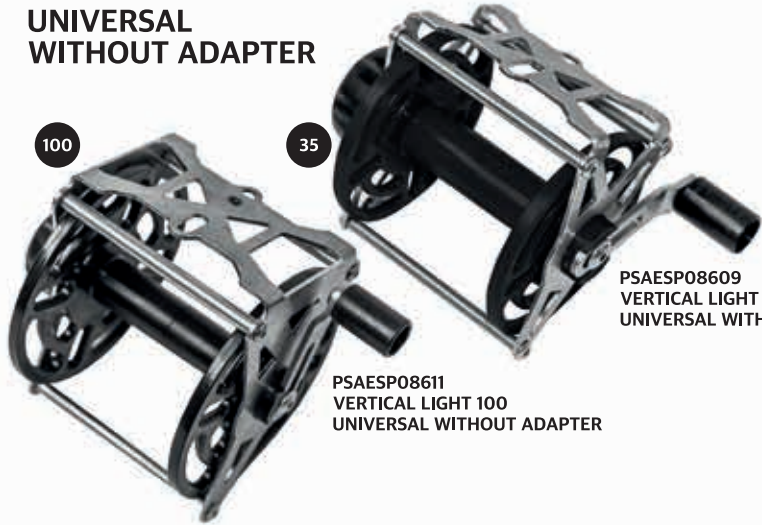

UNIVERSAL WITHOUT ADAPTER

100

35

PSAESP08611
VERTICAL LIGHT 100
UNIVERSAL WITHOUT ADAPTER

PSAESP08609
VERTICAL LIGHT 35
UNIVERSAL WITHOUT ADAPTER

PICASSO

100

35