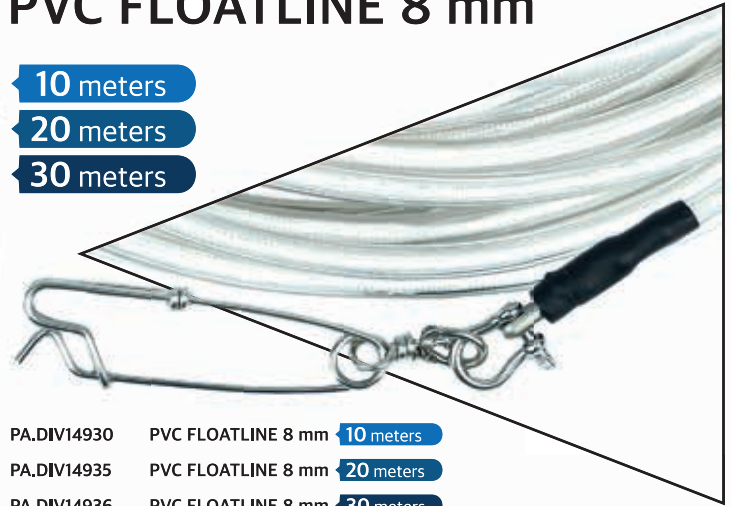

PVC FLOATLINE 8 mm

- 10 meters
- 20 meters
- 30 meters

- PA.DIV14930 PVC FLOATLINE 8 mm 10 meters
- PA.DIV14935 PVC FLOATLINE 8 mm 20 meters
- PA.DIV14936 PVC FLOATLINE 8 mm 30 meters

MINI BUNGEE BREAKAWAY