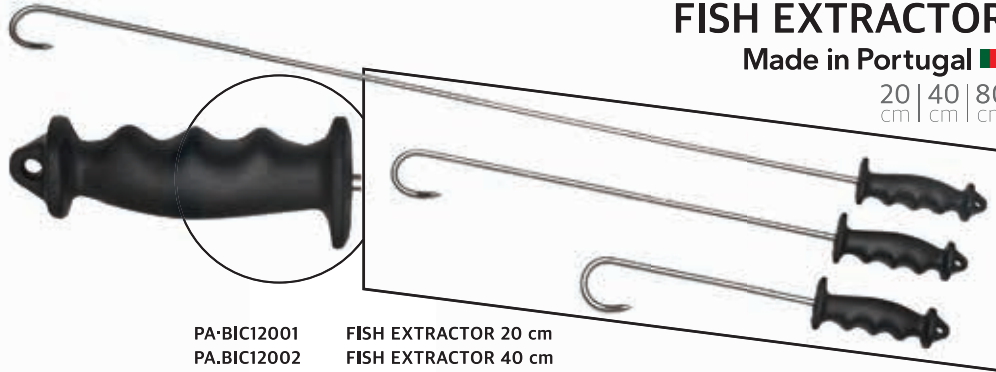

FISH EXTRACTOR

Made in Portugal

20 | 40 | 80
cm | cm | cm