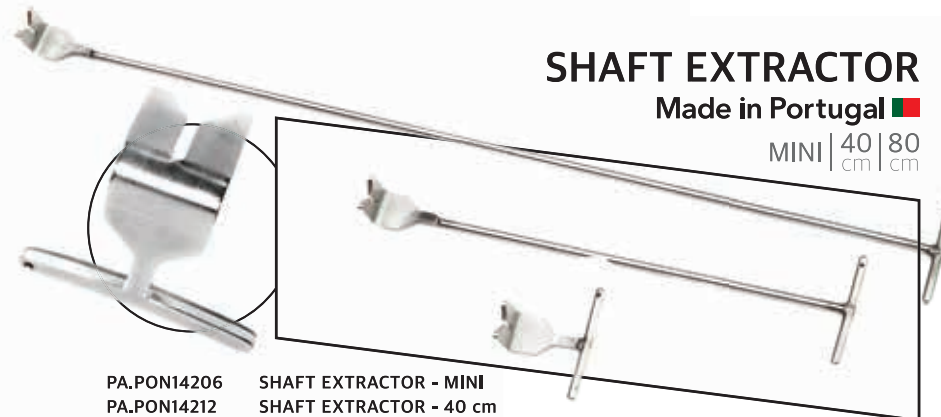

Made in Portugal 

20 | 40 | 80
cm | cm | cm

PA.BIC12001 FISH EXTRACTOR 20 cm
PA.BIC12002 FISH EXTRACTOR 40 cm
PA.BIC12007 FISH EXTRACTOR 80 cm

FISH EXTRACTOR PRO

Made in Portugal 

40 | 80
cm | cm

PA.BIC12008 FISH EXTRACTOR PRO 40 cm
PA.BIC12009 FISH EXTRACTOR PRO 80 cm

SHAFT EXTRACTOR

Made in Portugal 

MINI | 40 | 80
cm | cm

PA.PON14206 SHAFT EXTRACTOR - MINI
PA.PON14212 SHAFT EXTRACTOR - 40 cm
PA.PON14213 SHAFT EXTRACTOR - 80 cm

Floats, Anchors and Floating Cables

For more information:
www.picasso.pt