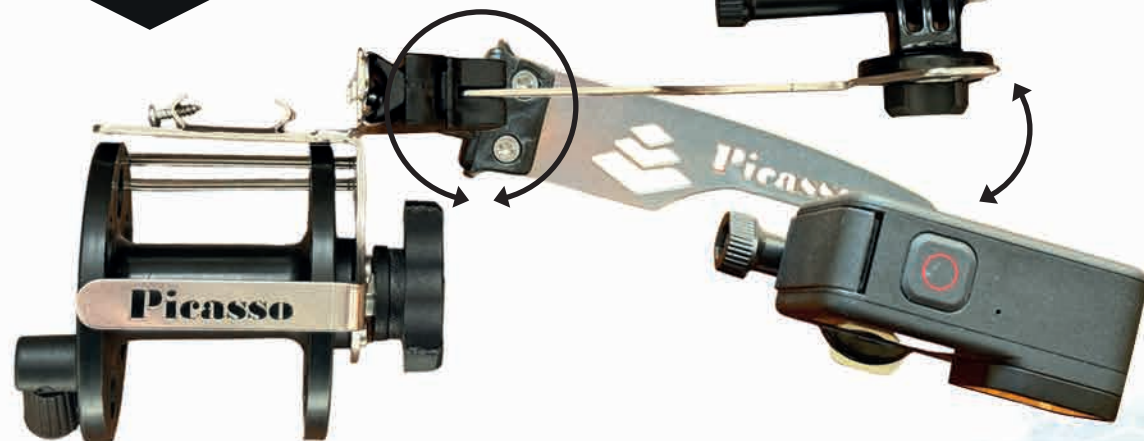

CAMERA HOLDER TOP GO PRO REEL TWIST

PSAESP08626

CAMERA HOLDER TOP GO PRO REEL TWIST

Made in Portugal

NEW