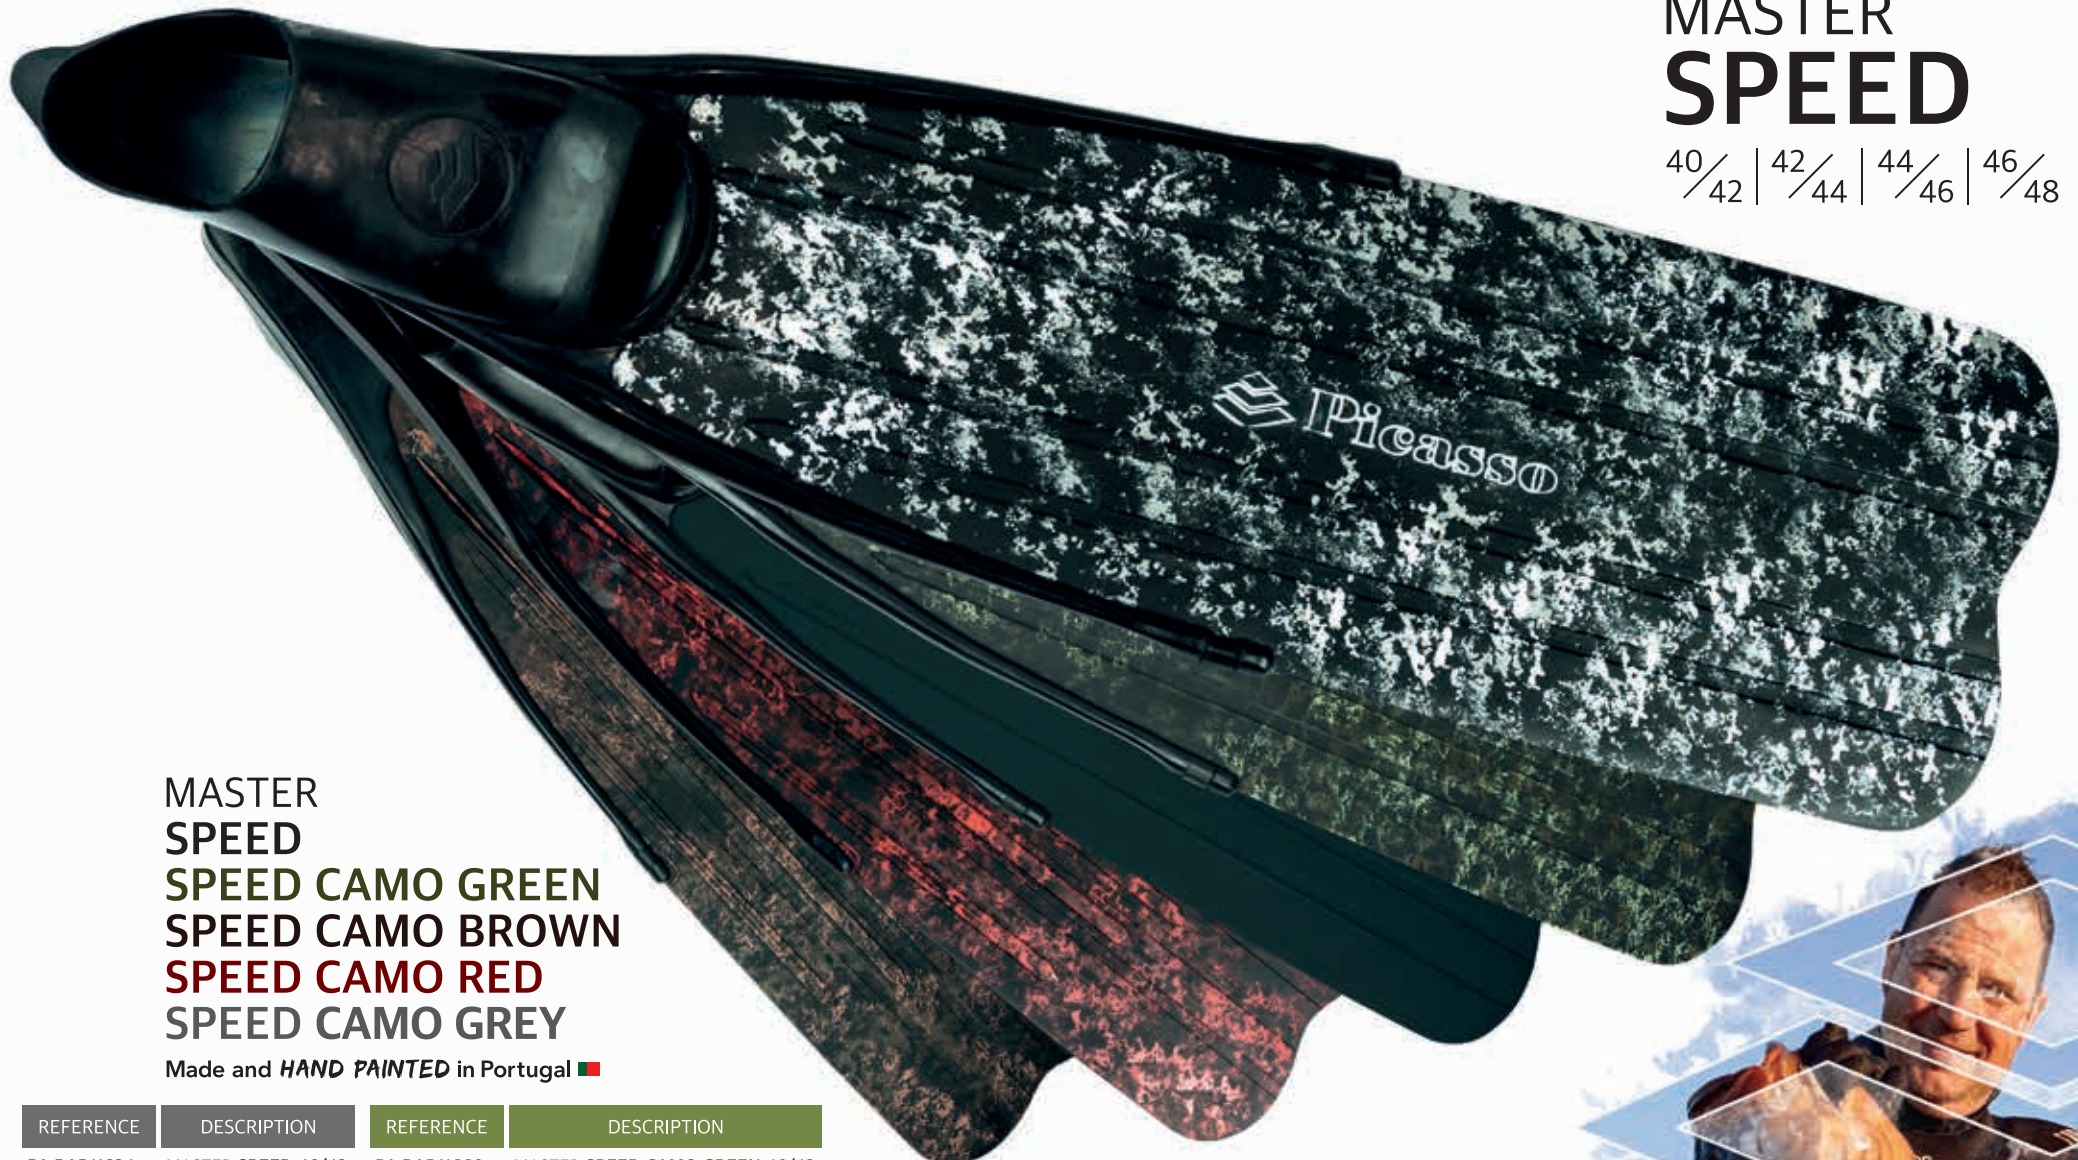

MASTER SPEED

40/42 | 42/44 | 44/46 | 46/48