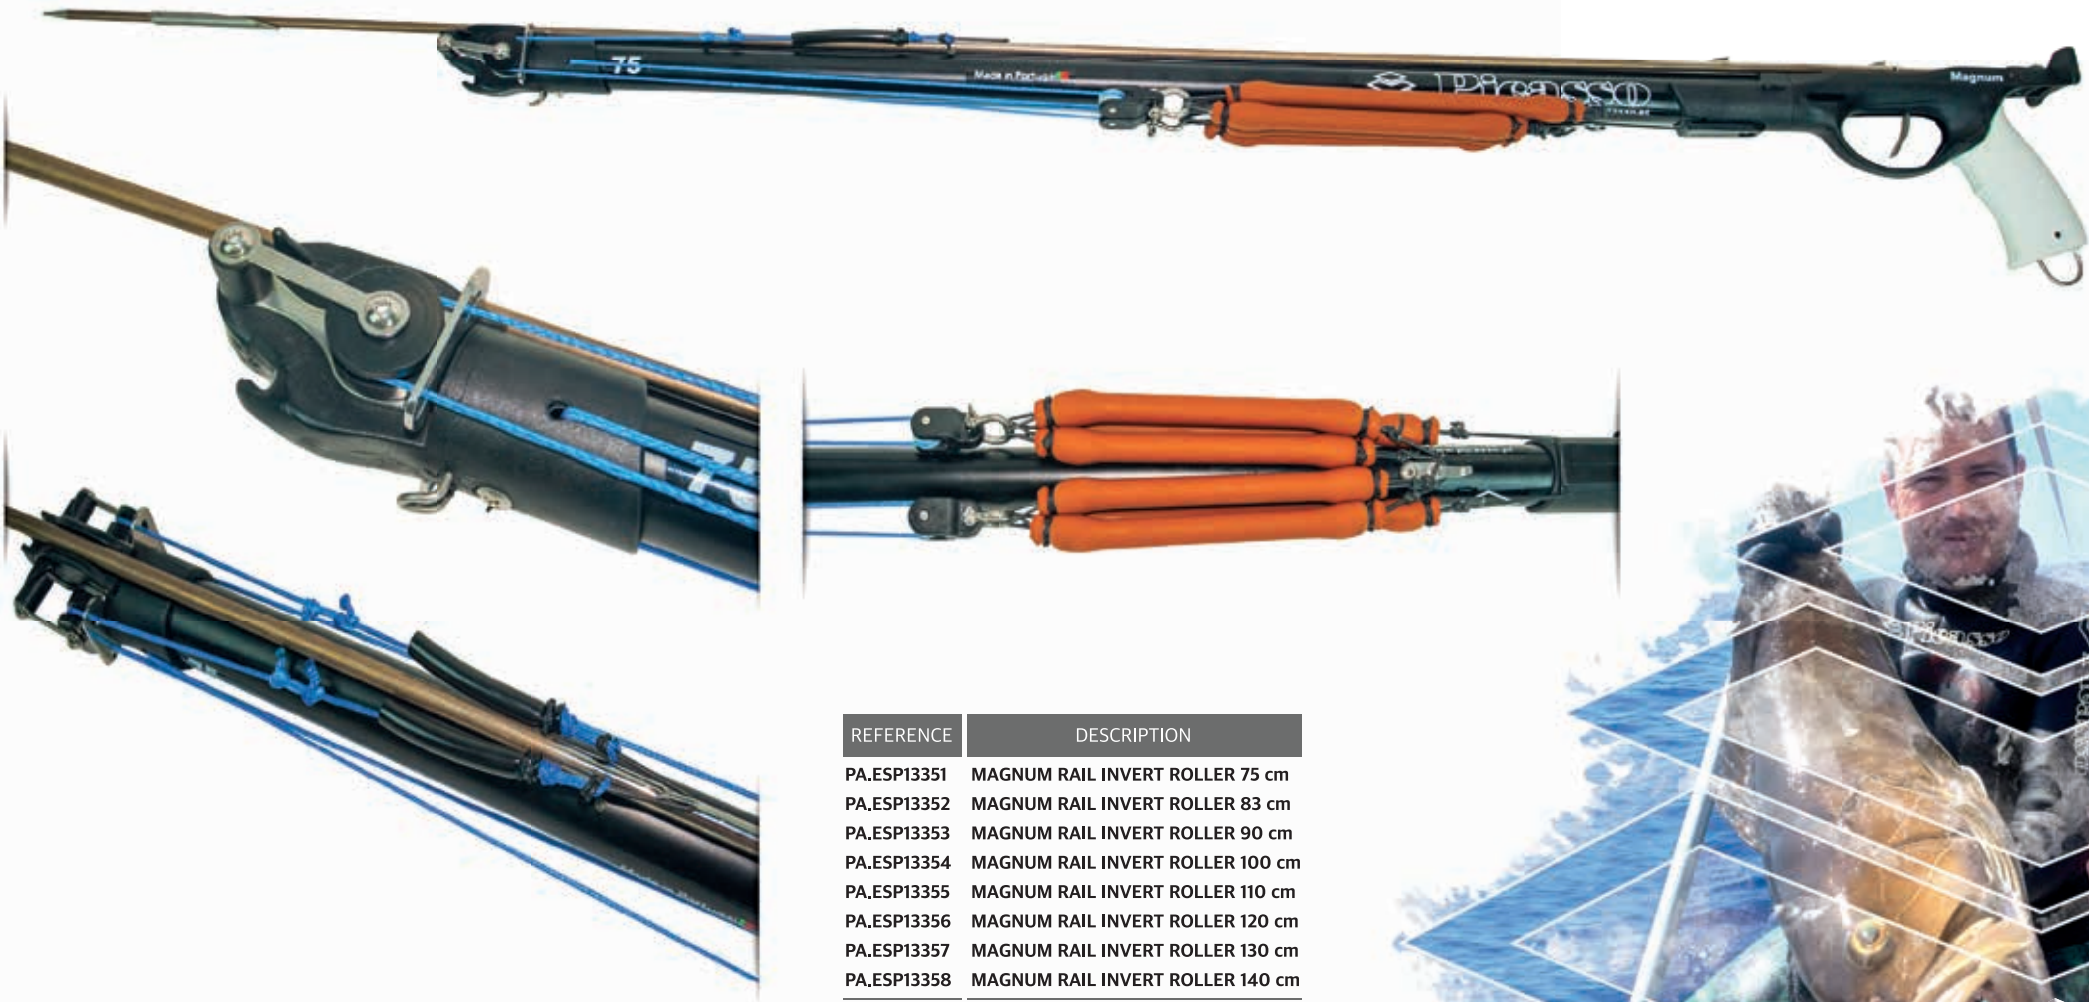

MAGNUM

RAIL INVERT ROLLER

75 | 83 | 90 | 100 | 110 | 120 | 130 | 140
cm | cm | cm | cm | cm | cm | cm | cm

Made in Portugal 

 28 mm ALUMINUM RAIL

 7 mm

 6 x 14 mm

REFERENCE	DESCRIPTION
PA.ESP13351	MAGNUM RAIL INVERT ROLLER 75 cm
PA.ESP13352	MAGNUM RAIL INVERT ROLLER 83 cm
PA.ESP13353	MAGNUM RAIL INVERT ROLLER 90 cm
PA.ESP13354	MAGNUM RAIL INVERT ROLLER 100 cm
PA.ESP13355	MAGNUM RAIL INVERT ROLLER 110 cm
PA.ESP13356	MAGNUM RAIL INVERT ROLLER 120 cm
PA.ESP13357	MAGNUM RAIL INVERT ROLLER 130 cm
PA.ESP13358	MAGNUM RAIL INVERT ROLLER 140 cm